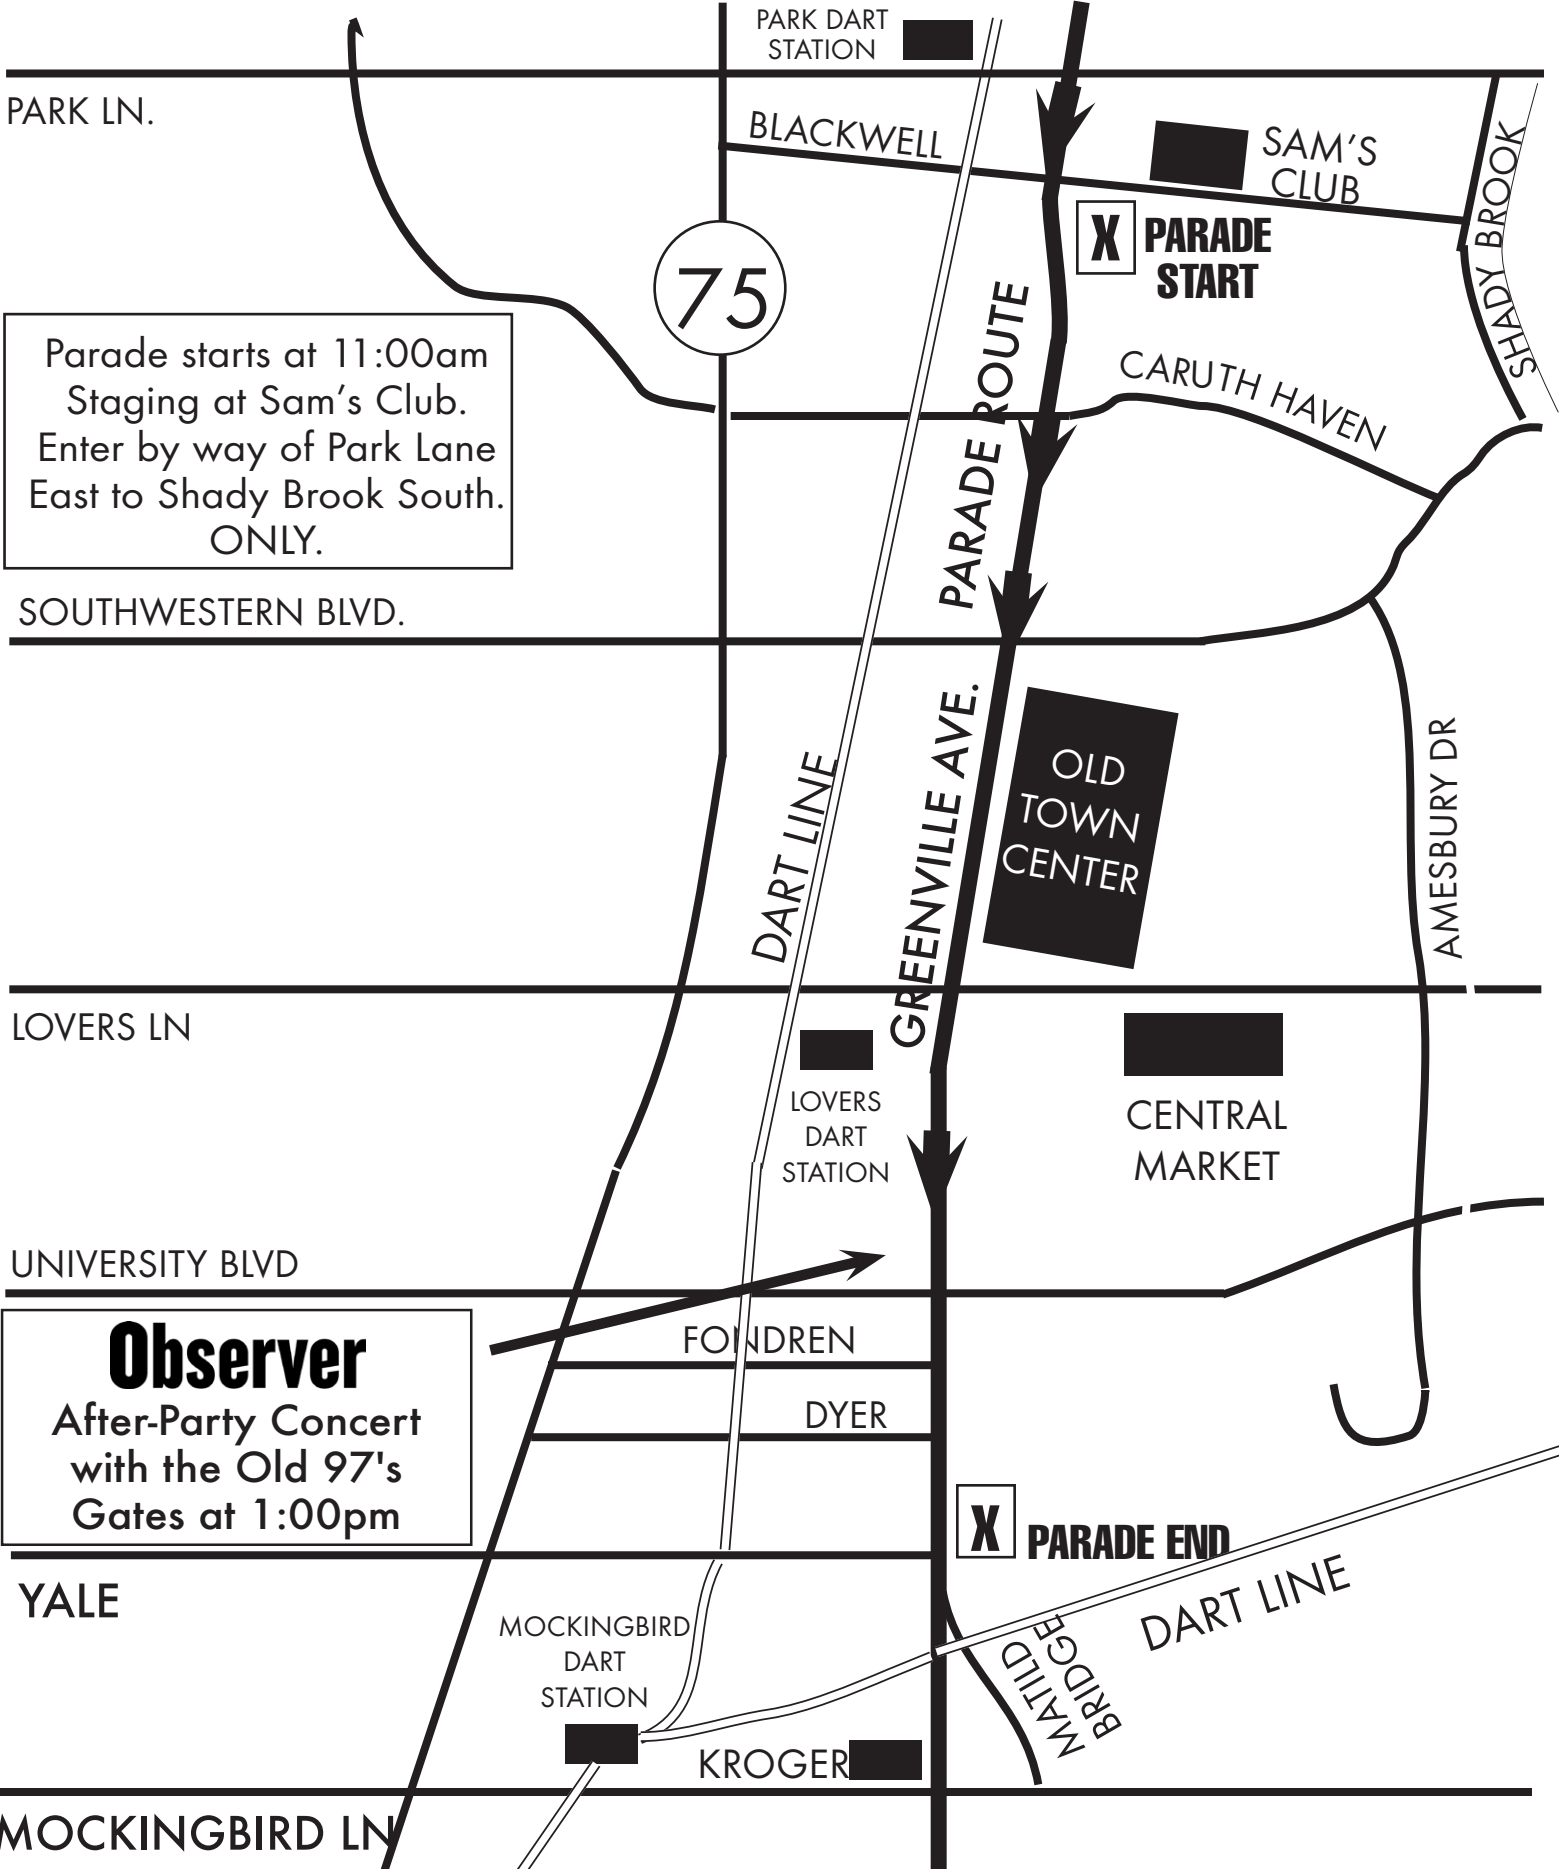

# 30TH ANNUAL GREENVILLE AVE. ST. PATRICK'S DAY PARADE

Parade starts at 11:00am  
Staging at Sam's Club.  
Enter by way of Park Lane  
East to Shady Brook South.  
ONLY.

**Observer**  
After-Party Concert  
with the Old 97's  
Gates at 1:00pm